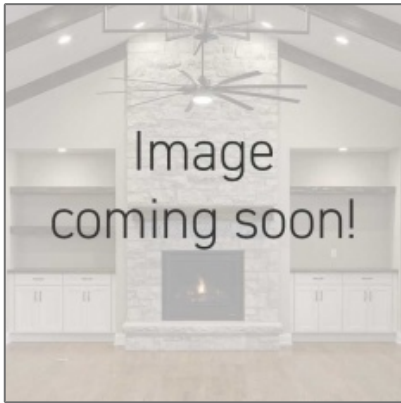

# 327 Chasselle Lane

- 327 Chasselle Lane, Creve Coeur, Missouri  
63141

## Property Description

Beautiful customized Pendleton 1-1/2 story home in Creve Coeur. DH Custom Homes loves working one-on-one with clients to customize their homes. Please contact DH Custom Homes to find out more about building your home.